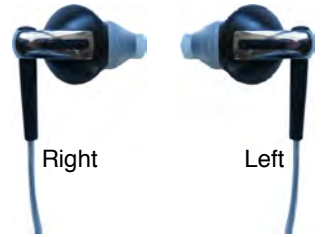

Angle-Fit Earphones