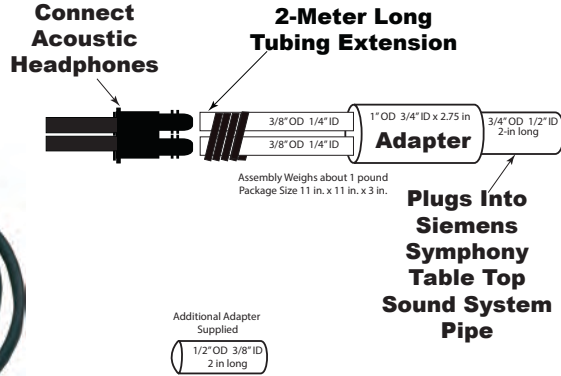

### TWIN MODULAR PLUG ADAPTS TO SINGLE TUBE

- Connects to Siemens MRI system patient sound systems through tubing adapter
- Adapter will connect Scan Sound acoustic stereo headphones into MRI sound systems that have only a single plug connector
- Comes with 2 meter long tubing so acoustic headphones can reach the audio port positioned at the foot of the patient table
- Enables patients to be pushed all the way inside of the MRI magnet while wearing the acoustic MRI headphones

### FEATURES

- Enables MRI scanning facilities to purchase Scan Sound headphones and adapt them to MRI sound systems using one MONO audio port
- Can be adapted to fit onto existing tubing, port connector or molded plugs
- Made totally from plastic and vinyl tubing that is inert and will not interfere with the MRI scanner
- Will not be affected by high magnetic fields, including 3T or higher MRI scanners

### SPECIFICATIONS

- Manufacturer - Scan Sound
- Accepts Twin Barbed 1/4-inch Plugs from the Twin Modular Plug of Scan Sound acoustic headphones
- NRH-SYM adapter will plug into MRI sound systems that have only a single port connection
- Color - Clear
- NRH-SYM comes with 6.52-ft Long (2 Meters) that can be cut shorter
- Packaging - Resealable Plastic Bag
- Invisible to MRI Scanners

**MRI Headphone Adapter  
with 2-Meters of Vinyl Tubing  
for Single-Tube Sound System Connector**

**Part No. NRH-SYM**

**P-101 Stethoscope Style  
Acoustic Headphone**

**Compatible with All Scan Sound MRI Headphones**