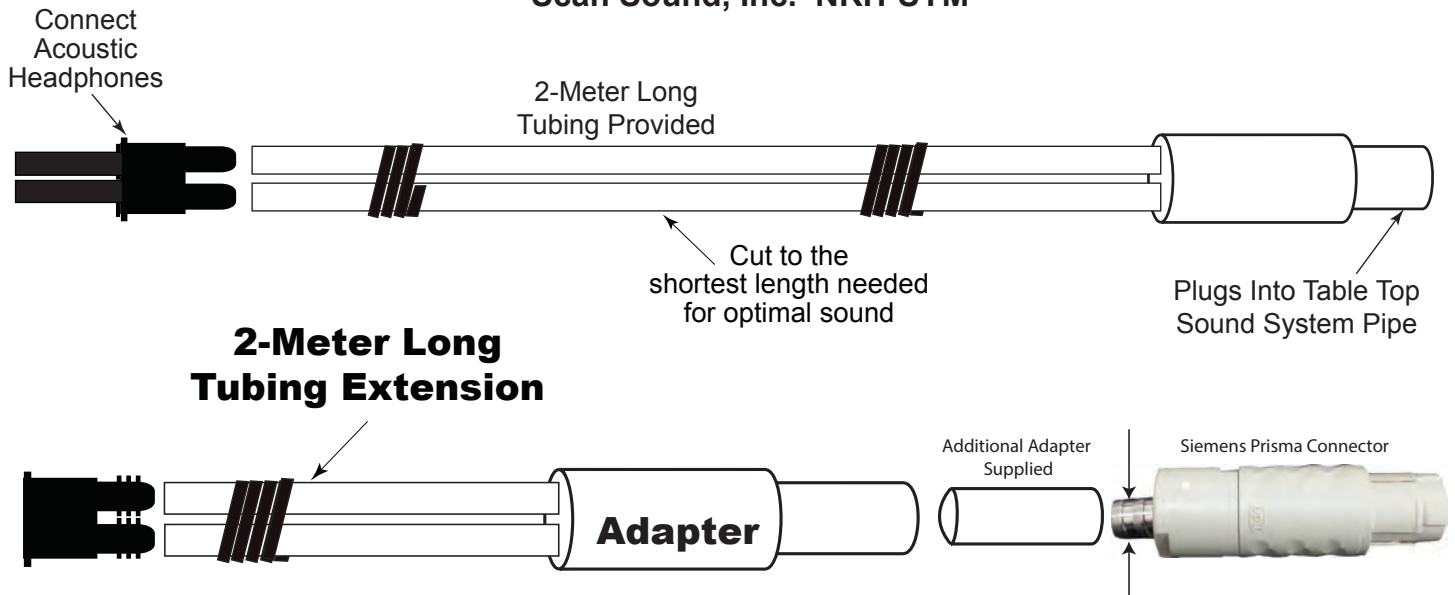

### TWIN MODULAR PLUG ADAPTS TO SINGLE TUBE

- Connects to Siemens MRI system patient sound systems through tubing adapter
- Adapter will connect Scan Sound acoustic stereo headphones into MRI sound systems that have only a single plug connector
- Comes with 2 meter long tubing so acoustic headphones can reach the audio port positioned at the foot of the patient table
- Enables patients to be pushed all the way inside of the MRI magnet while wearing the acoustic MRI headphones

### NRH-SYM DESIGN AND MATERIALS

- Adapter is totally inert, made from plastic materials that are safe for use with all MRI magnets
- Will not be affected by High Magnetic Fields
- Adapter is compatible with most MRI patient sound systems
- Comes with a variety of tubing sizes that can adapt to various types of plugs and connectors to ensure compatibility with most MRI systems
- The vinyl tubing can be cut shorter for a custom fit for your MRI scanner

### FEATURES

- Enables MRI scanning facilities to purchase Scan Sound headphones and adapt them to MRI sound systems using one MONO audio port
- Can be adapted to fit onto existing tubing, port connector or molded plugs
- Made totally from plastic and vinyl tubing that is inert and will not interfere with the MRI scanner
- Will not be affected by high magnetic fields, including 3T or higher MRI scanners

### SPECIFICATIONS

- Manufacturer - Scan Sound
- Accepts Twin Barbed 1/4-inch Plugs from the Twin Modular Plug of Scan Sound acoustic headphones
- NRH-SYM adapter will plug into MRI sound systems that have only a single port connection
- Color - Clear
- NRH-SYM comes with 6.52-ft Long (2 Meters) that can be cut shorter
- Packaging - Resealable Plastic Bag
- Invisible to MRI Scanners