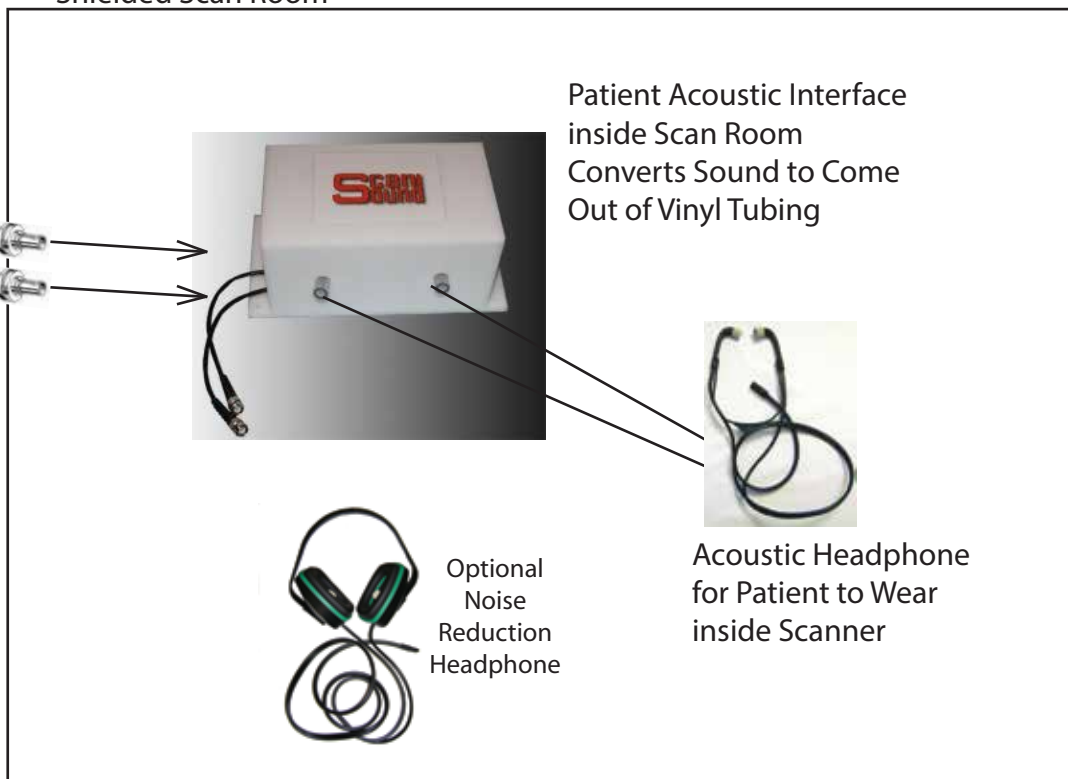

## SANGEAN MUSIC SOURCES

- FM Radio
- Single-Slot CD Player
- Memory Card can play MP3 Songs
- 30-Pin type iPod
- Internet Radio
- Thousands of Internet Radio Stations
- Pandora, Spotify and iTunes

Connect to Internet using Wi-Fi or RJ-45 Network Connector

Music from Line-Out Jack

Aux-In (Optional)

Apple Lightning Dock (Optional)

AUX1 Input

SBK Integrated Amplifier Adjusts Sound for Patient

Microphone and Music Combined

Microphone to Speak to Patient

Shielded Scan Room

Patient Acoustic Interface inside Scan Room Converts Sound to Come Out of Vinyl Tubing

BNC Connectors on Scan Room Penetration Panel

Optional Noise Reduction Headphone

Acoustic Headphone for Patient to Wear inside Scanner