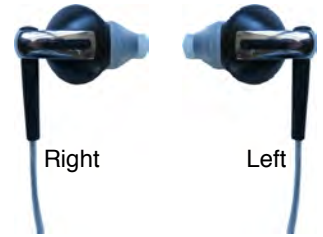

Angle-Fit Earphones