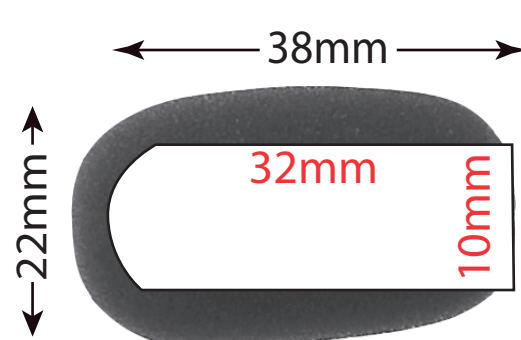

HM-1032

HM-0932

HM-5525

HM-0525

HM-1119

Inside Diameter: 0.63" (16mm)
Inside Depth: 1.26" (32mm)
Overall Height: 2.12" (54mm)
Overall Diameter: 1.38" (35mm)
Color: Black

HM-1632

Inside Diameter: 0.63" (16mm)
Inside Depth: 1.89" (48mm)
Overall Height: 2.12" (54mm)
Overall Diameter: 1.38" (35mm)
Color: Black

HM-1648

Inside Diameter: 0.512" (13mm)
Inside Depth: 2.087" (53mm)
Overall Height: 2.244" (57mm)
Overall Diameter: 1.181" (30mm)
Color: Black

HM-1555

Inside Diameter: 0.433" (11mm)
Inside Depth: 1.259" (32mm)
Overall Height: 1.575" (40mm)
Overall Diameter: 1.063" (27mm)
Color: Black

HM-1132

Inside Diameter: 0.375" (10mm)
Inside Depth: 1.250" (32mm)
Overall Height: 1.500" (38mm)
Overall Diameter: 0.875" (22mm)
Color: Black

HM-1032

Inside Diameter: 0.393" (10mm)
Inside Depth: 1.063" (27mm)
Overall Height: 1.141" (29mm)
Overall Diameter: 0.900" (23mm)
Color: Black

HM-1119

Inside Diameter: 0.220" (5.5mm)
Inside Depth: 1.000" (25mm)
Overall Height: 1.430" (36mm)
Overall Diameter: 0.800" (20mm)
Color: Black

HM-5525

Inside Diameter: 0.2" (5mm)
Inside Depth: 0.79" (20mm)
Overall Height: 1.0" (25mm)
Overall Diameter: 0.5" (15mm)
Color: Black