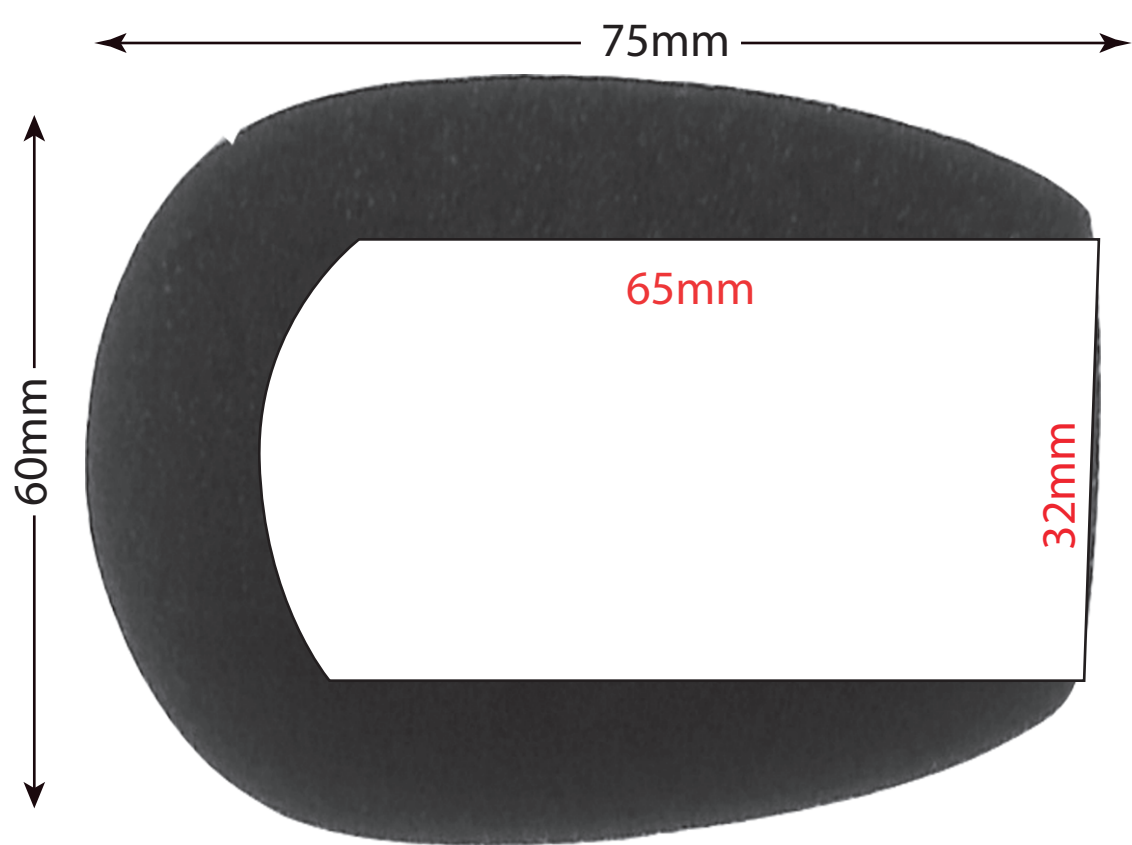

MIK-95

HM-1648

HM-1632

HM-1555

HM-1132

HM-1032

HM-0932

HM-5525

HM-0525

HM-1119