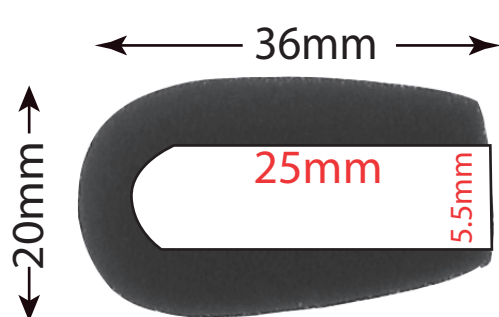

HM-1032

HM-0932

HM-5525

HM-0525

HM-1119

Inside Diameter: 0.63" (16mm)
Inside Depth: 1.26" (32mm)
Overall Height: 2.12" (54mm)
Overall Diameter: 1.38" (35mm)
Color: Black

HM-1632

Inside Diameter: 0.63" (16mm)
Inside Depth: 1.89" (48mm)
Overall Height: 2.12" (54mm)
Overall Diameter: 1.38" (35mm)
Color: Black

HM-1648

Inside Diameter: 0.512" (13mm)
Inside Depth: 2.087" (53mm)
Overall Height: 2.244" (57mm)
Overall Diameter: 1.181" (30mm)
Color: Black

HM-1555

Inside Diameter: 0.433" (11mm)
Inside Depth: 1.259" (32mm)
Overall Height: 1.575" (40mm)
Overall Diameter: 1.063" (27mm)
Color: Black

HM-1132

Inside Diameter: 0.375" (10mm)
Inside Depth: 1.250" (32mm)
Overall Height: 1.500" (38mm)
Overall Diameter: 0.875" (22mm)
Color: Black

HM-1032

Inside Diameter: 0.393" (10mm)
Inside Depth: 1.063" (27mm)
Overall Height: 1.141" (29mm)
Overall Diameter: 0.900" (23mm)
Color: Black

HM-1119

Inside Diameter: 0.220" (5.5mm)
Inside Depth: 1.000" (25mm)
Overall Height: 1.430" (36mm)
Overall Diameter: 0.800" (20mm)
Color: Black

HM-5525

Inside Diameter: 0.2" (5mm)
Inside Depth: 0.79" (20mm)
Overall Height: 1.0" (25mm)
Overall Diameter: 0.5" (15mm)
Color: Black