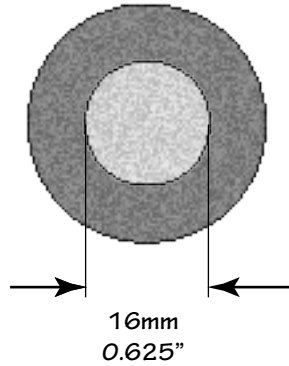

HM-1032

HM-0932

HM-5525

HM-0525

HM-1119

Inside Diameter: 0.63" (16mm)
Inside Depth: 1.26" (32mm)
Overall Height: 2.12" (54mm)
Overall Diameter: 1.38" (35mm)
Color: Black

HM-1632

Inside Diameter: 0.63" (16mm)
Inside Depth: 1.89" (48mm)
Overall Height: 2.12" (54mm)
Overall Diameter: 1.38" (35mm)
Color: Black

HM-1648

Inside Diameter: 0.512" (13mm)
Inside Depth: 2.087" (53mm)
Overall Height: 2.244" (57mm)
Overall Diameter: 1.181" (30mm)
Color: Black

HM-1555

Inside Diameter: 0.433" (11mm)
Inside Depth: 1.259" (32mm)
Overall Height: 1.575" (40mm)
Overall Diameter: 1.063" (27mm)
Color: Black

HM-1132

Inside Diameter: 0.375" (10mm)
Inside Depth: 1.250" (32mm)
Overall Height: 1.500" (38mm)
Overall Diameter: 0.875" (22mm)
Color: Black

HM-1032

Inside Diameter: 0.393" (10mm)
Inside Depth: 1.063" (27mm)
Overall Height: 1.141" (29mm)
Overall Diameter: 0.900" (23mm)
Color: Black

HM-1119

Inside Diameter: 0.220" (5.5mm)
Inside Depth: 1.000" (25mm)
Overall Height: 1.430" (36mm)
Overall Diameter: 0.800" (20mm)
Color: Black

HM-5525

Inside Diameter: 0.2" (5mm)
Inside Depth: 0.79" (20mm)
Overall Height: 1.0" (25mm)
Overall Diameter: 0.5" (15mm)
Color: Black