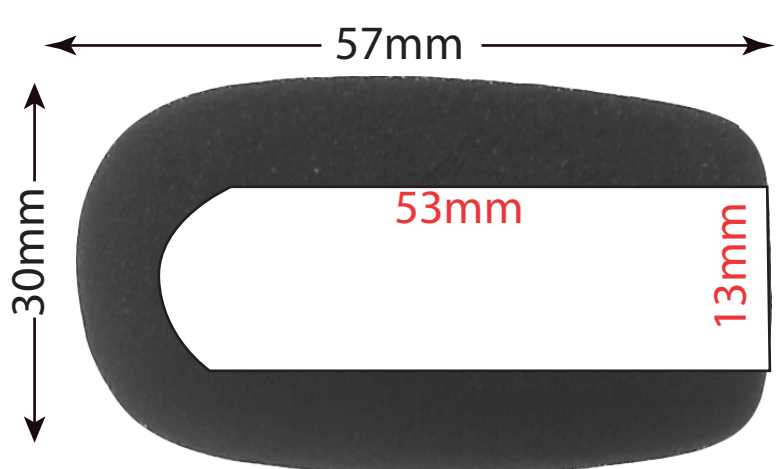

MIK-95

HM-1648

HM-1632

HM-1555

HM-1132

HM-1032

HM-0932

HM-5525

HM-0525

HM-1119