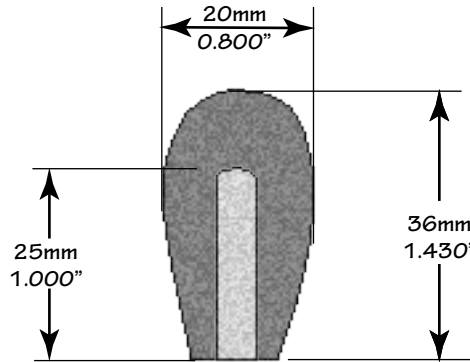

HM-1032

HM-0932

HM-5525

HM-0525

HM-1119

Inside Diameter: 0.63" (16mm)
Inside Depth: 1.26" (32mm)
Overall Height: 2.12" (54mm)
Overall Diameter: 1.38" (35mm)
Color: Black

HM-1632

Inside Diameter: 0.63" (16mm)
Inside Depth: 1.89" (48mm)
Overall Height: 2.12" (54mm)
Overall Diameter: 1.38" (35mm)
Color: Black

HM-1648

Inside Diameter: 0.512" (13mm)
Inside Depth: 2.087" (53mm)
Overall Height: 2.244" (57mm)
Overall Diameter: 1.181" (30mm)
Color: Black

HM-1555

Inside Diameter: 0.433" (11mm)
Inside Depth: 1.259" (32mm)
Overall Height: 1.575" (40mm)
Overall Diameter: 1.063" (27mm)
Color: Black

HM-1132

Inside Diameter: 0.375" (10mm)
Inside Depth: 1.250" (32mm)
Overall Height: 1.500" (38mm)
Overall Diameter: 0.875" (22mm)
Color: Black

HM-1032

Inside Diameter: 0.393" (10mm)
Inside Depth: 1.063" (27mm)
Overall Height: 1.141" (29mm)
Overall Diameter: 0.900" (23mm)
Color: Black

HM-1119

Inside Diameter: 0.220" (5.5mm)
Inside Depth: 1.000" (25mm)
Overall Height: 1.430" (36mm)
Overall Diameter: 0.800" (20mm)
Color: Black

HM-5525

Inside Diameter: 0.2" (5mm)
Inside Depth: 0.79" (20mm)
Overall Height: 1.0" (25mm)
Overall Diameter: 0.5" (15mm)
Color: Black