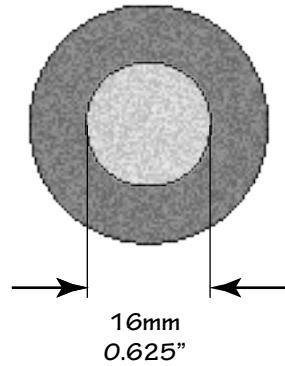

HM-1032

HM-0932

HM-5525

HM-0525

HM-1119

Inside Diameter: 0.63" (16mm)
Inside Depth: 1.26" (32mm)
Overall Height: 2.12" (54mm)
Overall Diameter: 1.38" (35mm)
Color: Black

HM-1632

Inside Diameter: 0.63" (16mm)
Inside Depth: 1.89" (48mm)
Overall Height: 2.12" (54mm)
Overall Diameter: 1.38" (35mm)
Color: Black

HM-1648

Inside Diameter: 0.512" (13mm)
Inside Depth: 2.087" (53mm)
Overall Height: 2.244" (57mm)
Overall Diameter: 1.181" (30mm)
Color: Black

HM-1555

Inside Diameter: 0.433" (11mm)
Inside Depth: 1.259" (32mm)
Overall Height: 1.575" (40mm)
Overall Diameter: 1.063" (27mm)
Color: Black

HM-1132

Inside Diameter: 0.375" (10mm)
Inside Depth: 1.250" (32mm)
Overall Height: 1.500" (38mm)
Overall Diameter: 0.875" (22mm)
Color: Black

HM-1032

Inside Diameter: 0.393" (10mm)
Inside Depth: 1.063" (27mm)
Overall Height: 1.141" (29mm)
Overall Diameter: 0.900" (23mm)
Color: Black

HM-1119

Inside Diameter: 0.220" (5.5mm)
Inside Depth: 1.000" (25mm)
Overall Height: 1.430" (36mm)
Overall Diameter: 0.800" (20mm)
Color: Black

HM-5525

Inside Diameter: 0.2" (5mm)
Inside Depth: 0.79" (20mm)
Overall Height: 1.0" (25mm)
Overall Diameter: 0.5" (15mm)
Color: Black