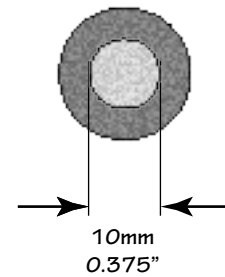

HM-1032

HM-0932

HM-5525

HM-0525

HM-1119

Inside Diameter: 0.63" (16mm)
Inside Depth: 1.26" (32mm)
Overall Height: 2.12" (54mm)
Overall Diameter: 1.38" (35mm)
Color: Black

HM-1632

Inside Diameter: 0.63" (16mm)
Inside Depth: 1.89" (48mm)
Overall Height: 2.12" (54mm)
Overall Diameter: 1.38" (35mm)
Color: Black

HM-1648

Inside Diameter: 0.512" (13mm)
Inside Depth: 2.087" (53mm)
Overall Height: 2.244" (57mm)
Overall Diameter: 1.181" (30mm)
Color: Black

HM-1555

Inside Diameter: 0.433" (11mm)
Inside Depth: 1.259" (32mm)
Overall Height: 1.575" (40mm)
Overall Diameter: 1.063" (27mm)
Color: Black

HM-1132

Inside Diameter: 0.375" (10mm)
Inside Depth: 1.250" (32mm)
Overall Height: 1.500" (38mm)
Overall Diameter: 0.875" (22mm)
Color: Black

HM-1032

Inside Diameter: 0.393" (10mm)
Inside Depth: 1.063" (27mm)
Overall Height: 1.141" (29mm)
Overall Diameter: 0.900" (23mm)
Color: Black

HM-1119

Inside Diameter: 0.220" (5.5mm)
Inside Depth: 1.000" (25mm)
Overall Height: 1.430" (36mm)
Overall Diameter: 0.800" (20mm)
Color: Black

HM-5525

Inside Diameter: 0.2" (5mm)
Inside Depth: 0.79" (20mm)
Overall Height: 1.0" (25mm)
Overall Diameter: 0.5" (15mm)
Color: Black