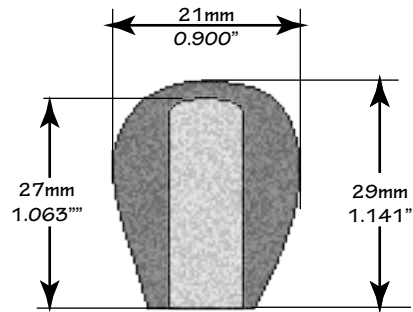

HM-1032

HM-0932

HM-5525

HM-0525

HM-1119

Inside Diameter: 0.63" (16mm)
Inside Depth: 1.26" (32mm)
Overall Height: 2.12" (54mm)
Overall Diameter: 1.38" (35mm)
Color: Black

HM-1632

Inside Diameter: 0.63" (16mm)
Inside Depth: 1.89" (48mm)
Overall Height: 2.12" (54mm)
Overall Diameter: 1.38" (35mm)
Color: Black

HM-1648

Inside Diameter: 0.512" (13mm)
Inside Depth: 2.087" (53mm)
Overall Height: 2.244" (57mm)
Overall Diameter: 1.181" (30mm)
Color: Black

HM-1555

Inside Diameter: 0.433" (11mm)
Inside Depth: 1.259" (32mm)
Overall Height: 1.575" (40mm)
Overall Diameter: 1.063" (27mm)
Color: Black

HM-1132

Inside Diameter: 0.375" (10mm)
Inside Depth: 1.250" (32mm)
Overall Height: 1.500" (38mm)
Overall Diameter: 0.875" (22mm)
Color: Black

HM-1032

Inside Diameter: 0.393" (10mm)
Inside Depth: 1.063" (27mm)
Overall Height: 1.141" (29mm)
Overall Diameter: 0.900" (23mm)
Color: Black

HM-1119

Inside Diameter: 0.220" (5.5mm)
Inside Depth: 1.000" (25mm)
Overall Height: 1.430" (36mm)
Overall Diameter: 0.800" (20mm)
Color: Black

HM-5525

Inside Diameter: 0.2" (5mm)
Inside Depth: 0.79" (20mm)
Overall Height: 1.0" (25mm)
Overall Diameter: 0.5" (15mm)
Color: Black