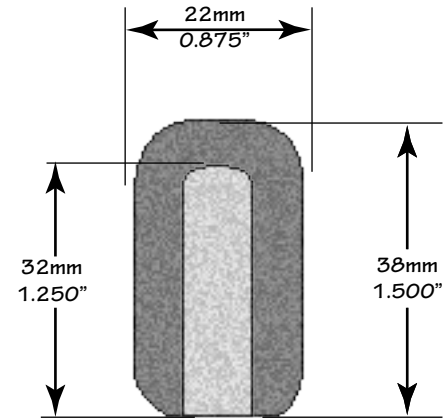

HM-1032

HM-0932

HM-5525

HM-0525

HM-1119

Inside Diameter: 0.63" (16mm)
Inside Depth: 1.26" (32mm)
Overall Height: 2.12" (54mm)
Overall Diameter: 1.38" (35mm)
Color: Black

HM-1632

Inside Diameter: 0.63" (16mm)
Inside Depth: 1.89" (48mm)
Overall Height: 2.12" (54mm)
Overall Diameter: 1.38" (35mm)
Color: Black

HM-1648

Inside Diameter: 0.512" (13mm)
Inside Depth: 2.087" (53mm)
Overall Height: 2.244" (57mm)
Overall Diameter: 1.181" (30mm)
Color: Black

HM-1555

Inside Diameter: 0.433" (11mm)
Inside Depth: 1.259" (32mm)
Overall Height: 1.575" (40mm)
Overall Diameter: 1.063" (27mm)
Color: Black

HM-1132

Inside Diameter: 0.375" (10mm)
Inside Depth: 1.250" (32mm)
Overall Height: 1.500" (38mm)
Overall Diameter: 0.875" (22mm)
Color: Black

HM-1032

Inside Diameter: 0.393" (10mm)
Inside Depth: 1.063" (27mm)
Overall Height: 1.141" (29mm)
Overall Diameter: 0.900" (23mm)
Color: Black

HM-1119

Inside Diameter: 0.220" (5.5mm)
Inside Depth: 1.000" (25mm)
Overall Height: 1.430" (36mm)
Overall Diameter: 0.800" (20mm)
Color: Black

HM-5525

Inside Diameter: 0.2" (5mm)
Inside Depth: 0.79" (20mm)
Overall Height: 1.0" (25mm)
Overall Diameter: 0.5" (15mm)
Color: Black