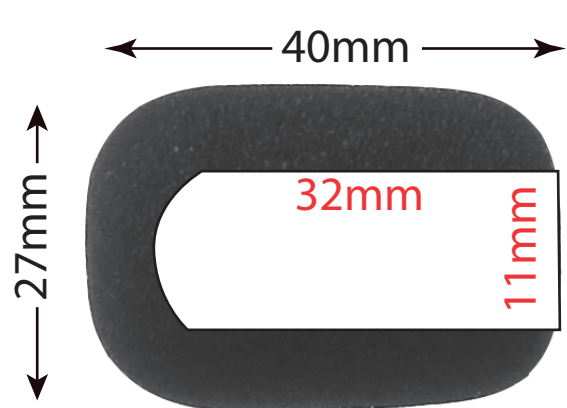

MIK-95

HM-1648

HM-1632

HM-1555

HM-1132

HM-1032

HM-0932

HM-5525

HM-0525

HM-1119