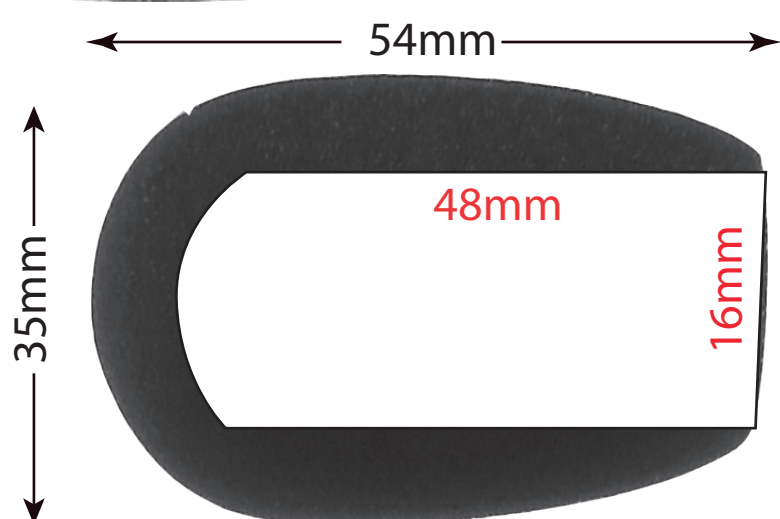

MIK-95

HM-1648

HM-1632

HM-1555

HM-1132

HM-1032

HM-0932

HM-5525

HM-0525

HM-1119