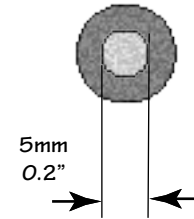

HM-1032

HM-0932

HM-5525

HM-0525

HM-1119

Inside Diameter: 0.63" (16mm)
Inside Depth: 1.26" (32mm)
Overall Height: 2.12" (54mm)
Overall Diameter: 1.38" (35mm)
Color: Black

HM-1632

Inside Diameter: 0.63" (16mm)
Inside Depth: 1.89" (48mm)
Overall Height: 2.12" (54mm)
Overall Diameter: 1.38" (35mm)
Color: Black

HM-1648

Inside Diameter: 0.512" (13mm)
Inside Depth: 2.087" (53mm)
Overall Height: 2.244" (57mm)
Overall Diameter: 1.181" (30mm)
Color: Black

HM-1555

Inside Diameter: 0.433" (11mm)
Inside Depth: 1.259" (32mm)
Overall Height: 1.575" (40mm)
Overall Diameter: 1.063" (27mm)
Color: Black

HM-1132

Inside Diameter: 0.375" (10mm)
Inside Depth: 1.250" (32mm)
Overall Height: 1.500" (38mm)
Overall Diameter: 0.875" (22mm)
Color: Black

HM-1032

Inside Diameter: 0.393" (10mm)
Inside Depth: 1.063" (27mm)
Overall Height: 1.141" (29mm)
Overall Diameter: 0.900" (23mm)
Color: Black

HM-1119

Inside Diameter: 0.220" (5.5mm)
Inside Depth: 1.000" (25mm)
Overall Height: 1.430" (36mm)
Overall Diameter: 0.800" (20mm)
Color: Black

HM-5525

Inside Diameter: 0.2" (5mm)
Inside Depth: 0.79" (20mm)
Overall Height: 1.0" (25mm)
Overall Diameter: 0.5" (15mm)
Color: Black