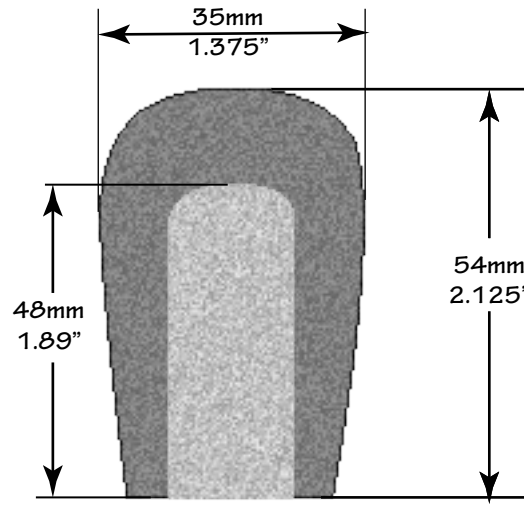

HM-1032

HM-0932

HM-5525

HM-0525

HM-1119

Inside Diameter: 0.63" (16mm)
Inside Depth: 1.26" (32mm)
Overall Height: 2.12" (54mm)
Overall Diameter: 1.38" (35mm)
Color: Black

HM-1632

Inside Diameter: 0.63" (16mm)
Inside Depth: 1.89" (48mm)
Overall Height: 2.12" (54mm)
Overall Diameter: 1.38" (35mm)
Color: Black

HM-1648

Inside Diameter: 0.512" (13mm)
Inside Depth: 2.087" (53mm)
Overall Height: 2.244" (57mm)
Overall Diameter: 1.181" (30mm)
Color: Black

HM-1555

Inside Diameter: 0.433" (11mm)
Inside Depth: 1.259" (32mm)
Overall Height: 1.575" (40mm)
Overall Diameter: 1.063" (27mm)
Color: Black

HM-1132

Inside Diameter: 0.375" (10mm)
Inside Depth: 1.250" (32mm)
Overall Height: 1.500" (38mm)
Overall Diameter: 0.875" (22mm)
Color: Black

HM-1032

Inside Diameter: 0.393" (10mm)
Inside Depth: 1.063" (27mm)
Overall Height: 1.141" (29mm)
Overall Diameter: 0.900" (23mm)
Color: Black

HM-1119

Inside Diameter: 0.220" (5.5mm)
Inside Depth: 1.000" (25mm)
Overall Height: 1.430" (36mm)
Overall Diameter: 0.800" (20mm)
Color: Black

HM-5525

Inside Diameter: 0.2" (5mm)
Inside Depth: 0.79" (20mm)
Overall Height: 1.0" (25mm)
Overall Diameter: 0.5" (15mm)
Color: Black