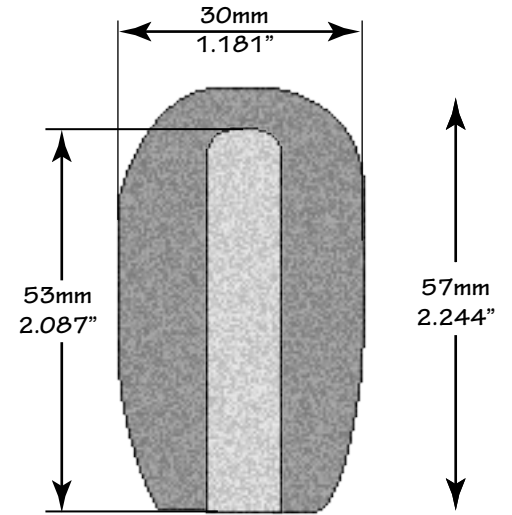

HM-1032

HM-0932

HM-5525

HM-0525

HM-1119

Inside Diameter: 0.63" (16mm)
Inside Depth: 1.26" (32mm)
Overall Height: 2.12" (54mm)
Overall Diameter: 1.38" (35mm)
Color: Black

HM-1632

Inside Diameter: 0.63" (16mm)
Inside Depth: 1.89" (48mm)
Overall Height: 2.12" (54mm)
Overall Diameter: 1.38" (35mm)
Color: Black

HM-1648

Inside Diameter: 0.512" (13mm)
Inside Depth: 2.087" (53mm)
Overall Height: 2.244" (57mm)
Overall Diameter: 1.181" (30mm)
Color: Black

HM-1555

Inside Diameter: 0.433" (11mm)
Inside Depth: 1.259" (32mm)
Overall Height: 1.575" (40mm)
Overall Diameter: 1.063" (27mm)
Color: Black

HM-1132

Inside Diameter: 0.375" (10mm)
Inside Depth: 1.250" (32mm)
Overall Height: 1.500" (38mm)
Overall Diameter: 0.875" (22mm)
Color: Black

HM-1032

Inside Diameter: 0.393" (10mm)
Inside Depth: 1.063" (27mm)
Overall Height: 1.141" (29mm)
Overall Diameter: 0.900" (23mm)
Color: Black

HM-1119

Inside Diameter: 0.220" (5.5mm)
Inside Depth: 1.000" (25mm)
Overall Height: 1.430" (36mm)
Overall Diameter: 0.800" (20mm)
Color: Black

HM-5525

Inside Diameter: 0.2" (5mm)
Inside Depth: 0.79" (20mm)
Overall Height: 1.0" (25mm)
Overall Diameter: 0.5" (15mm)
Color: Black