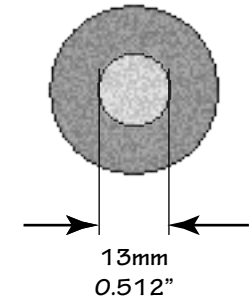

HM-1032

HM-0932

HM-5525

HM-0525

HM-1119

Inside Diameter: 0.63" (16mm)
Inside Depth: 1.26" (32mm)
Overall Height: 2.12" (54mm)
Overall Diameter: 1.38" (35mm)
Color: Black

HM-1632

Inside Diameter: 0.63" (16mm)
Inside Depth: 1.89" (48mm)
Overall Height: 2.12" (54mm)
Overall Diameter: 1.38" (35mm)
Color: Black

HM-1648

Inside Diameter: 0.512" (13mm)
Inside Depth: 2.087" (53mm)
Overall Height: 2.244" (57mm)
Overall Diameter: 1.181" (30mm)
Color: Black

HM-1555

Inside Diameter: 0.433" (11mm)
Inside Depth: 1.259" (32mm)
Overall Height: 1.575" (40mm)
Overall Diameter: 1.063" (27mm)
Color: Black

HM-1132

Inside Diameter: 0.375" (10mm)
Inside Depth: 1.250" (32mm)
Overall Height: 1.500" (38mm)
Overall Diameter: 0.875" (22mm)
Color: Black

HM-1032

Inside Diameter: 0.393" (10mm)
Inside Depth: 1.063" (27mm)
Overall Height: 1.141" (29mm)
Overall Diameter: 0.900" (23mm)
Color: Black

HM-1119

Inside Diameter: 0.220" (5.5mm)
Inside Depth: 1.000" (25mm)
Overall Height: 1.430" (36mm)
Overall Diameter: 0.800" (20mm)
Color: Black

HM-5525

Inside Diameter: 0.2" (5mm)
Inside Depth: 0.79" (20mm)
Overall Height: 1.0" (25mm)
Overall Diameter: 0.5" (15mm)
Color: Black