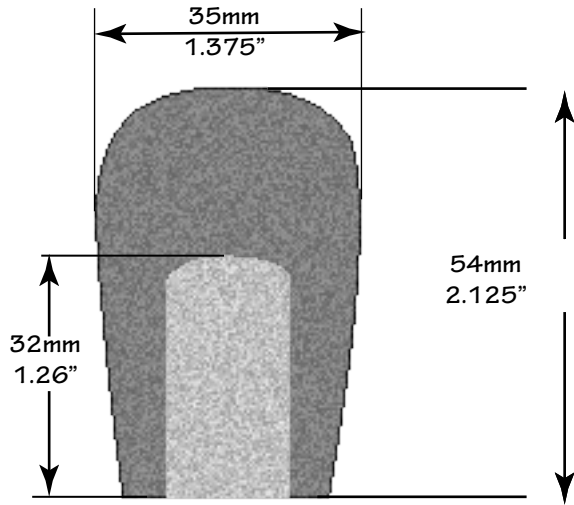

HM-1032

HM-0932

HM-5525

HM-0525

HM-1119

Inside Diameter: 0.63" (16mm)
Inside Depth: 1.26" (32mm)
Overall Height: 2.12" (54mm)
Overall Diameter: 1.38" (35mm)
Color: Black

HM-1632

Inside Diameter: 0.63" (16mm)
Inside Depth: 1.89" (48mm)
Overall Height: 2.12" (54mm)
Overall Diameter: 1.38" (35mm)
Color: Black

HM-1648

Inside Diameter: 0.512" (13mm)
Inside Depth: 2.087" (53mm)
Overall Height: 2.244" (57mm)
Overall Diameter: 1.181" (30mm)
Color: Black

HM-1555

Inside Diameter: 0.433" (11mm)
Inside Depth: 1.259" (32mm)
Overall Height: 1.575" (40mm)
Overall Diameter: 1.063" (27mm)
Color: Black

HM-1132

Inside Diameter: 0.375" (10mm)
Inside Depth: 1.250" (32mm)
Overall Height: 1.500" (38mm)
Overall Diameter: 0.875" (22mm)
Color: Black

HM-1032

Inside Diameter: 0.393" (10mm)
Inside Depth: 1.063" (27mm)
Overall Height: 1.141" (29mm)
Overall Diameter: 0.900" (23mm)
Color: Black

HM-1119

Inside Diameter: 0.220" (5.5mm)
Inside Depth: 1.000" (25mm)
Overall Height: 1.430" (36mm)
Overall Diameter: 0.800" (20mm)
Color: Black

HM-5525

Inside Diameter: 0.2" (5mm)
Inside Depth: 0.79" (20mm)
Overall Height: 1.0" (25mm)
Overall Diameter: 0.5" (15mm)
Color: Black