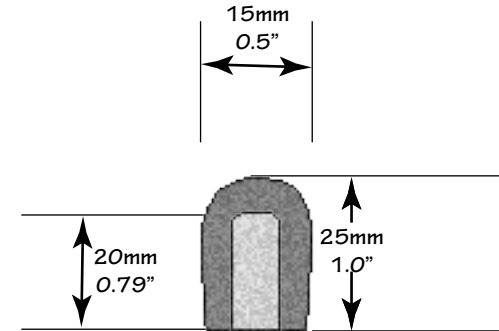

HM-1032

HM-0932

HM-5525

HM-0525

HM-1119

Inside Diameter: 0.63" (16mm)
Inside Depth: 1.26" (32mm)
Overall Height: 2.12" (54mm)
Overall Diameter: 1.38" (35mm)
Color: Black

HM-1632

Inside Diameter: 0.63" (16mm)
Inside Depth: 1.89" (48mm)
Overall Height: 2.12" (54mm)
Overall Diameter: 1.38" (35mm)
Color: Black

HM-1648

Inside Diameter: 0.512" (13mm)
Inside Depth: 2.087" (53mm)
Overall Height: 2.244" (57mm)
Overall Diameter: 1.181" (30mm)
Color: Black

HM-1555

Inside Diameter: 0.433" (11mm)
Inside Depth: 1.259" (32mm)
Overall Height: 1.575" (40mm)
Overall Diameter: 1.063" (27mm)
Color: Black

HM-1132

Inside Diameter: 0.375" (10mm)
Inside Depth: 1.250" (32mm)
Overall Height: 1.500" (38mm)
Overall Diameter: 0.875" (22mm)
Color: Black

HM-1032

Inside Diameter: 0.393" (10mm)
Inside Depth: 1.063" (27mm)
Overall Height: 1.141" (29mm)
Overall Diameter: 0.900" (23mm)
Color: Black

HM-1119

Inside Diameter: 0.220" (5.5mm)
Inside Depth: 1.000" (25mm)
Overall Height: 1.430" (36mm)
Overall Diameter: 0.800" (20mm)
Color: Black

HM-5525

Inside Diameter: 0.2" (5mm)
Inside Depth: 0.79" (20mm)
Overall Height: 1.0" (25mm)
Overall Diameter: 0.5" (15mm)
Color: Black