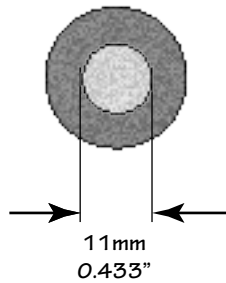

HM-1032

HM-0932

HM-5525

HM-0525

HM-1119

Inside Diameter: 0.63" (16mm)
Inside Depth: 1.26" (32mm)
Overall Height: 2.12" (54mm)
Overall Diameter: 1.38" (35mm)
Color: Black

HM-1632

Inside Diameter: 0.63" (16mm)
Inside Depth: 1.89" (48mm)
Overall Height: 2.12" (54mm)
Overall Diameter: 1.38" (35mm)
Color: Black

HM-1648

Inside Diameter: 0.512" (13mm)
Inside Depth: 2.087" (53mm)
Overall Height: 2.244" (57mm)
Overall Diameter: 1.181" (30mm)
Color: Black

HM-1555

Inside Diameter: 0.433" (11mm)
Inside Depth: 1.259" (32mm)
Overall Height: 1.575" (40mm)
Overall Diameter: 1.063" (27mm)
Color: Black

HM-1132

Inside Diameter: 0.375" (10mm)
Inside Depth: 1.250" (32mm)
Overall Height: 1.500" (38mm)
Overall Diameter: 0.875" (22mm)
Color: Black

HM-1032

Inside Diameter: 0.393" (10mm)
Inside Depth: 1.063" (27mm)
Overall Height: 1.141" (29mm)
Overall Diameter: 0.900" (23mm)
Color: Black

HM-1119

Inside Diameter: 0.220" (5.5mm)
Inside Depth: 1.000" (25mm)
Overall Height: 1.430" (36mm)
Overall Diameter: 0.800" (20mm)
Color: Black

HM-5525

Inside Diameter: 0.2" (5mm)
Inside Depth: 0.79" (20mm)
Overall Height: 1.0" (25mm)
Overall Diameter: 0.5" (15mm)
Color: Black