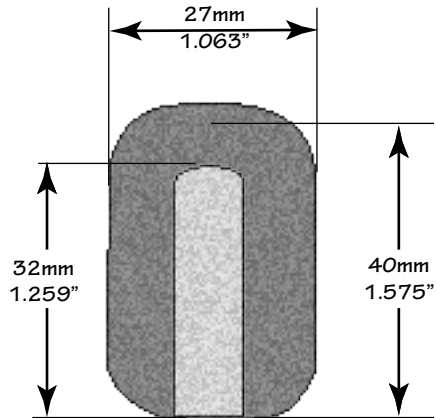

HM-1032

HM-0932

HM-5525

HM-0525

HM-1119

Inside Diameter: 0.63" (16mm)
Inside Depth: 1.26" (32mm)
Overall Height: 2.12" (54mm)
Overall Diameter: 1.38" (35mm)
Color: Black

HM-1632

Inside Diameter: 0.63" (16mm)
Inside Depth: 1.89" (48mm)
Overall Height: 2.12" (54mm)
Overall Diameter: 1.38" (35mm)
Color: Black

HM-1648

Inside Diameter: 0.512" (13mm)
Inside Depth: 2.087" (53mm)
Overall Height: 2.244" (57mm)
Overall Diameter: 1.181" (30mm)
Color: Black

HM-1555

Inside Diameter: 0.433" (11mm)
Inside Depth: 1.259" (32mm)
Overall Height: 1.575" (40mm)
Overall Diameter: 1.063" (27mm)
Color: Black

HM-1132

Inside Diameter: 0.375" (10mm)
Inside Depth: 1.250" (32mm)
Overall Height: 1.500" (38mm)
Overall Diameter: 0.875" (22mm)
Color: Black

HM-1032

Inside Diameter: 0.393" (10mm)
Inside Depth: 1.063" (27mm)
Overall Height: 1.141" (29mm)
Overall Diameter: 0.900" (23mm)
Color: Black

HM-1119

Inside Diameter: 0.220" (5.5mm)
Inside Depth: 1.000" (25mm)
Overall Height: 1.430" (36mm)
Overall Diameter: 0.800" (20mm)
Color: Black

HM-5525

Inside Diameter: 0.2" (5mm)
Inside Depth: 0.79" (20mm)
Overall Height: 1.0" (25mm)
Overall Diameter: 0.5" (15mm)
Color: Black