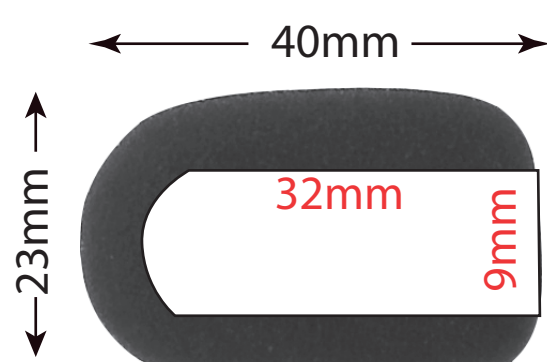

HM-1032

HM-0932

HM-5525

HM-0525

HM-1119

Inside Diameter: 0.63" (16mm)
Inside Depth: 1.26" (32mm)
Overall Height: 2.12" (54mm)
Overall Diameter: 1.38" (35mm)
Color: Black

HM-1632

Inside Diameter: 0.63" (16mm)
Inside Depth: 1.89" (48mm)
Overall Height: 2.12" (54mm)
Overall Diameter: 1.38" (35mm)
Color: Black

HM-1648

Inside Diameter: 0.512" (13mm)
Inside Depth: 2.087" (53mm)
Overall Height: 2.244" (57mm)
Overall Diameter: 1.181" (30mm)
Color: Black

HM-1555

Inside Diameter: 0.433" (11mm)
Inside Depth: 1.259" (32mm)
Overall Height: 1.575" (40mm)
Overall Diameter: 1.063" (27mm)
Color: Black

HM-1132

Inside Diameter: 0.375" (10mm)
Inside Depth: 1.250" (32mm)
Overall Height: 1.500" (38mm)
Overall Diameter: 0.875" (22mm)
Color: Black

HM-1032

Inside Diameter: 0.393" (10mm)
Inside Depth: 1.063" (27mm)
Overall Height: 1.141" (29mm)
Overall Diameter: 0.900" (23mm)
Color: Black

HM-1119

Inside Diameter: 0.220" (5.5mm)
Inside Depth: 1.000" (25mm)
Overall Height: 1.430" (36mm)
Overall Diameter: 0.800" (20mm)
Color: Black

HM-5525

Inside Diameter: 0.2" (5mm)
Inside Depth: 0.79" (20mm)
Overall Height: 1.0" (25mm)
Overall Diameter: 0.5" (15mm)
Color: Black