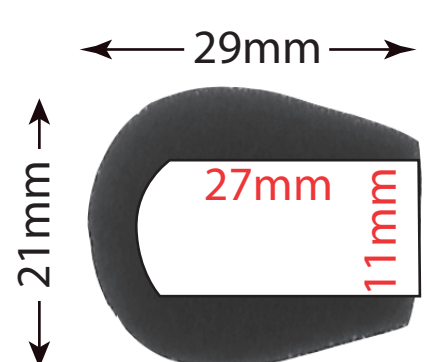

HM-1032

HM-0932

HM-5525

HM-0525

HM-1119

Inside Diameter: 0.63" (16mm)
Inside Depth: 1.26" (32mm)
Overall Height: 2.12" (54mm)
Overall Diameter: 1.38" (35mm)
Color: Black

HM-1632

Inside Diameter: 0.63" (16mm)
Inside Depth: 1.89" (48mm)
Overall Height: 2.12" (54mm)
Overall Diameter: 1.38" (35mm)
Color: Black

HM-1648

Inside Diameter: 0.512" (13mm)
Inside Depth: 2.087" (53mm)
Overall Height: 2.244" (57mm)
Overall Diameter: 1.181" (30mm)
Color: Black

HM-1555

Inside Diameter: 0.433" (11mm)
Inside Depth: 1.259" (32mm)
Overall Height: 1.575" (40mm)
Overall Diameter: 1.063" (27mm)
Color: Black

HM-1132

Inside Diameter: 0.375" (10mm)
Inside Depth: 1.250" (32mm)
Overall Height: 1.500" (38mm)
Overall Diameter: 0.875" (22mm)
Color: Black

HM-1032

Inside Diameter: 0.393" (10mm)
Inside Depth: 1.063" (27mm)
Overall Height: 1.141" (29mm)
Overall Diameter: 0.900" (23mm)
Color: Black

HM-1119

Inside Diameter: 0.220" (5.5mm)
Inside Depth: 1.000" (25mm)
Overall Height: 1.430" (36mm)
Overall Diameter: 0.800" (20mm)
Color: Black

HM-5525

Inside Diameter: 0.2" (5mm)
Inside Depth: 0.79" (20mm)
Overall Height: 1.0" (25mm)
Overall Diameter: 0.5" (15mm)
Color: Black