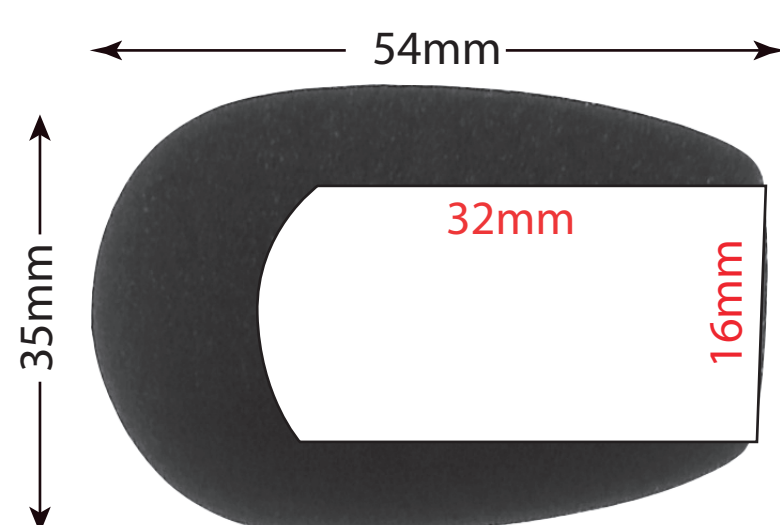

MIK-95

HM-1648

HM-1632

HM-1555

HM-1132

HM-1032

HM-0932

HM-5525

HM-0525

HM-1119