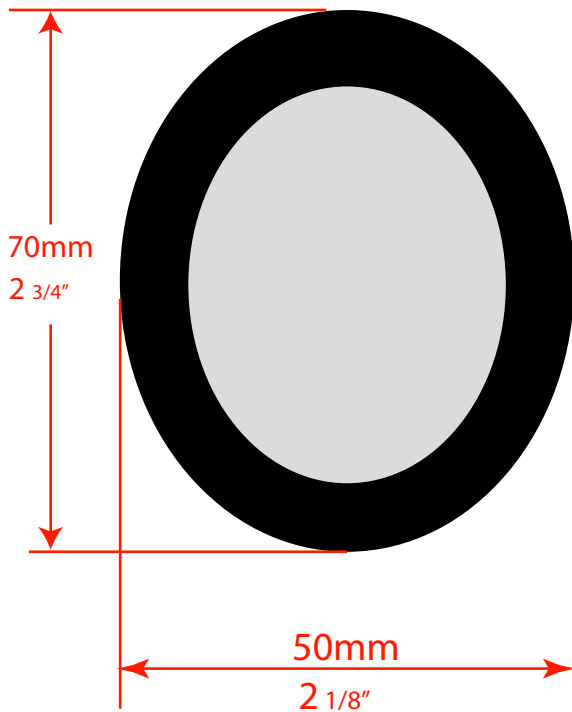

Earpad Specifications Stretched for Maximum Oblong Fit

Part No. E-20
Fits E-100 Style
Headphones

Part No. D-60

Part No. F-30
Fits F-300 Style
Headphones