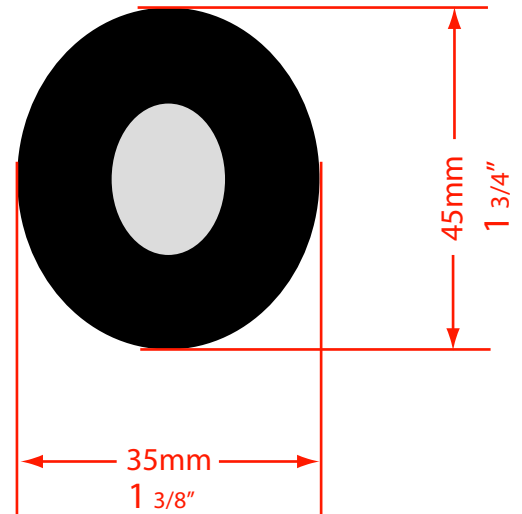

Earpad Specifications Stretched for Maximum Oblong Fit

Part No. E-20
Fits E-100 Style
Headphones

Part No. D-60

Part No. F-30
Fits F-300 Style
Headphones